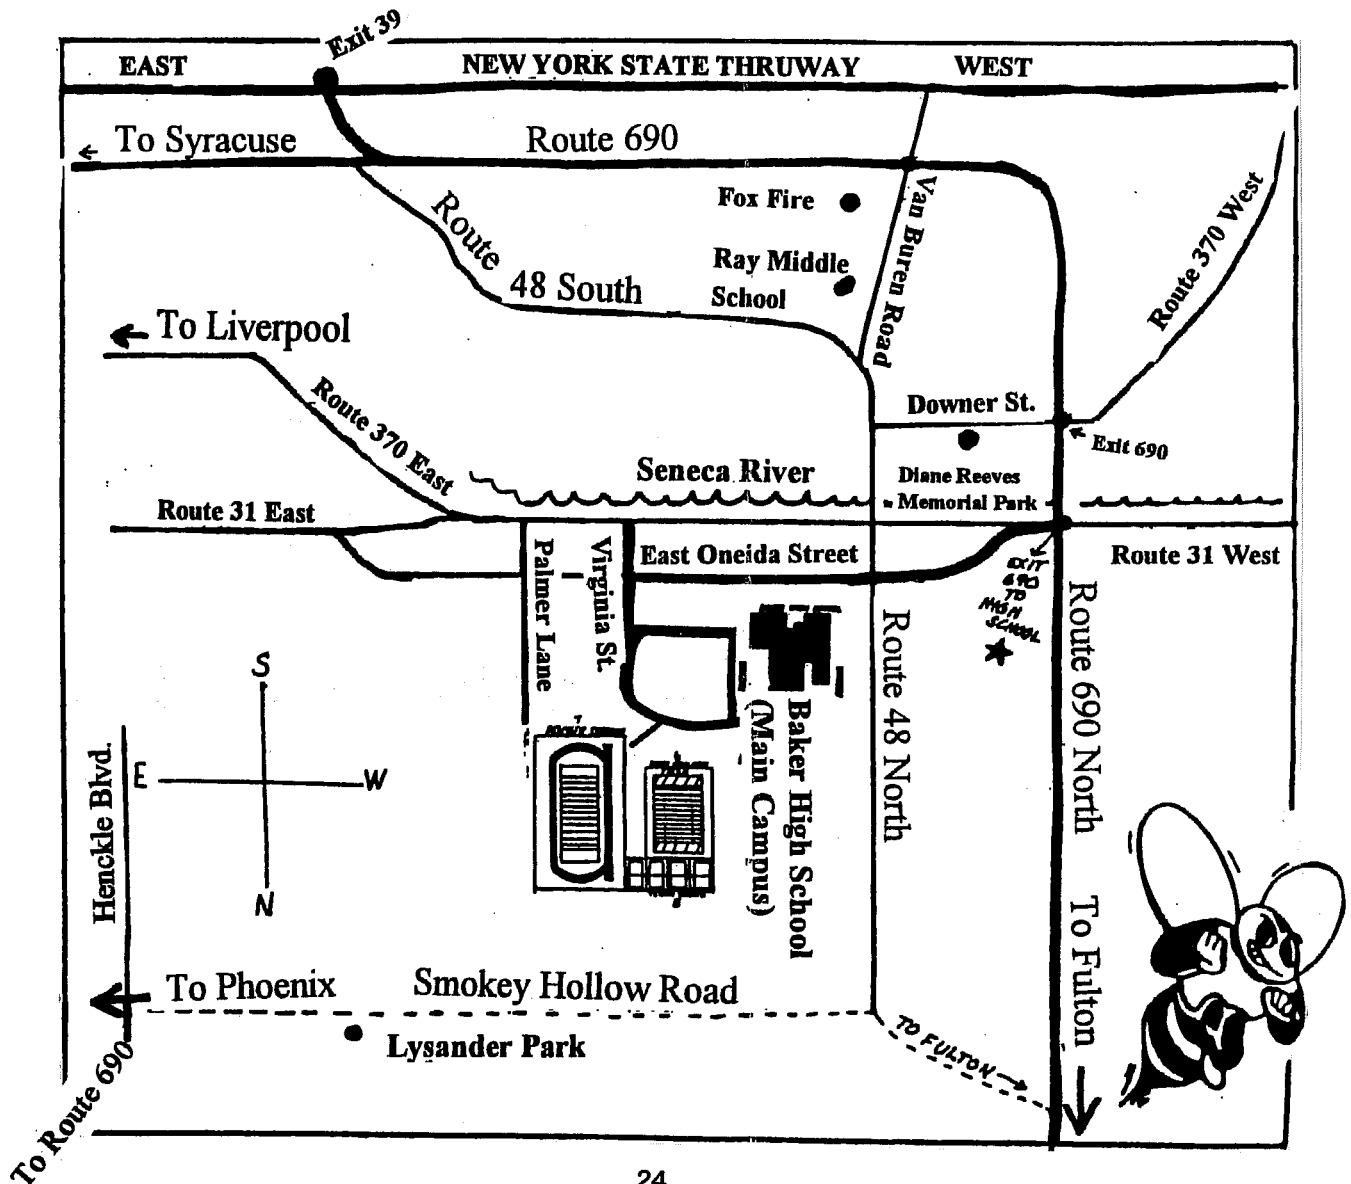

(BALDWINSVILLE) BAKER HIGH SCHOOL

29 East Oneida Street, Baldwinsville, NY 13027

Take route 81 south, take exit #30 for Cicero. Turn right onto route 31 to Baldwinsville. Go past Radisson and the Budweiser plant. Look for Rick's automotive Center on the left, take the right hand "fork" onto East Oneida Street. Go through the four-way stop sign and over the railroad track. At the second stop sign (Virginia Street) turn right onto Virginia Street and the main campus. As you proceed on the road, Baker High School will be on your left, the P/A Stadium will be on your right and Durgee Junior High will be the last building.

Other Sites:

Ray Middle School – From the east take route 690 west to the Van Buren Road exit. Turn right off the exit (from the west you would turn left). Go past Village Green on your right and proceed down Van Buren Road for approximately one mile. The school will be on your right.

Lysander Park – From route 690: From the east proceed to the end of route 690 where there is a stop light. The cross road will be Henckle Blvd. Turn right (if coming from the west turn left) and proceed to the four-way stop. (WSEN radio station will be directly across.) Make a right hand turn onto Smokey Hollow Road and the park will be on your right.

Lysander-Radisson Ice Arena

Seneca Golf Club

Radisson Golf Club

Reeves Field